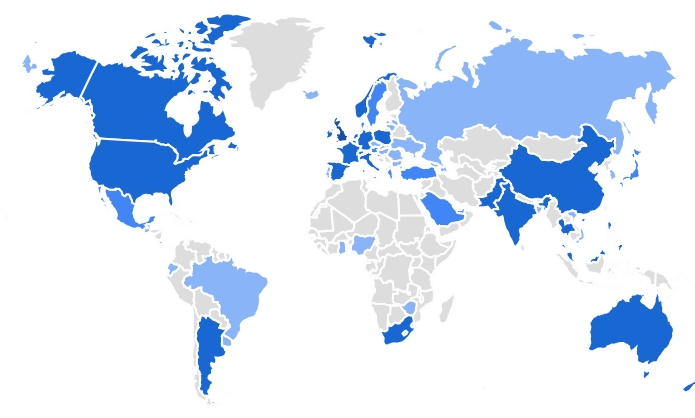

WHERE DO YOUR NEW USERS COME FROM?

New users by First user default channel grouping ▾

[View user acquisition →](#)

WHAT ARE YOUR TOP CAMPAIGNS?

Sessions ▾ by Session default channel grouping ▾

SESSION DEFAULT CHANNEL G...	SESSIONS
Organic Search	4.9K
Direct	824
Referral	471
Organic Social	427
Unassigned	6

[View traffic acquisition →](#)

Users ▾ by Country

COUNTRY	USERS
United Kingdom	4.8K
Ireland	199
United States	194
Thailand	106
Canada	68
Australia	34
Spain	34

[View countries →](#)