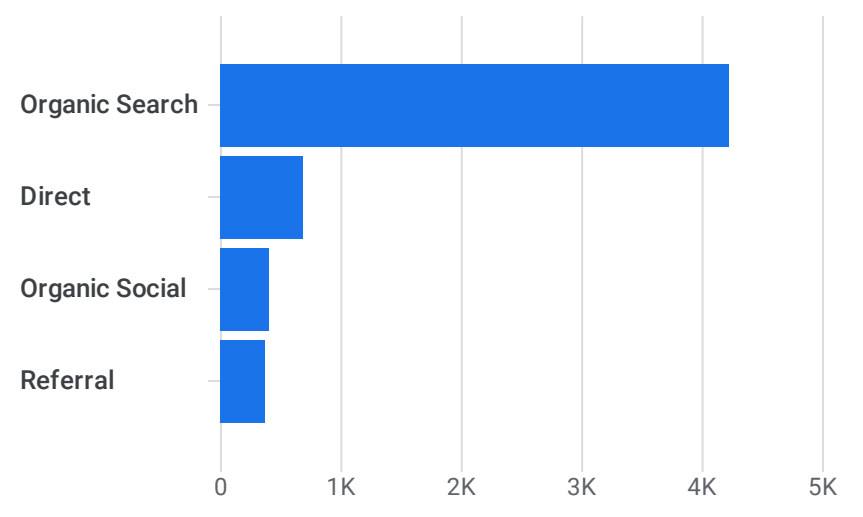

**A** All Users [Add comparison +](#)

Custom Jun 27 - Sep 28, 2022 ▾

Reports snapshot [✔ ▾](#)

[Users](#)    New users    Average engagement time [?](#)    Total revenue [?](#)  
**5.7K**    **5.7K**    **0m 53s**    **\$0.00**

WHERE DO YOUR NEW USERS COME FROM?

New users by First user default channel grouping ▾

[View user acquisition →](#)

WHAT ARE YOUR TOP CAMPAIGNS?

Sessions ▾ by Session default channel grouping ▾

SESSION DEFAULT CHANNEL G...	SESSIONS
Organic Search	4.9K
Direct	824
Referral	471
Organic Social	427
Unassigned	6

[View traffic acquisition →](#)

Users ▾ by Country

COUNTRY	USERS
United Kingdom	4.8K
Ireland	199
United States	194
Thailand	106
Canada	68
Australia	34
Spain	34

[View countries →](#)