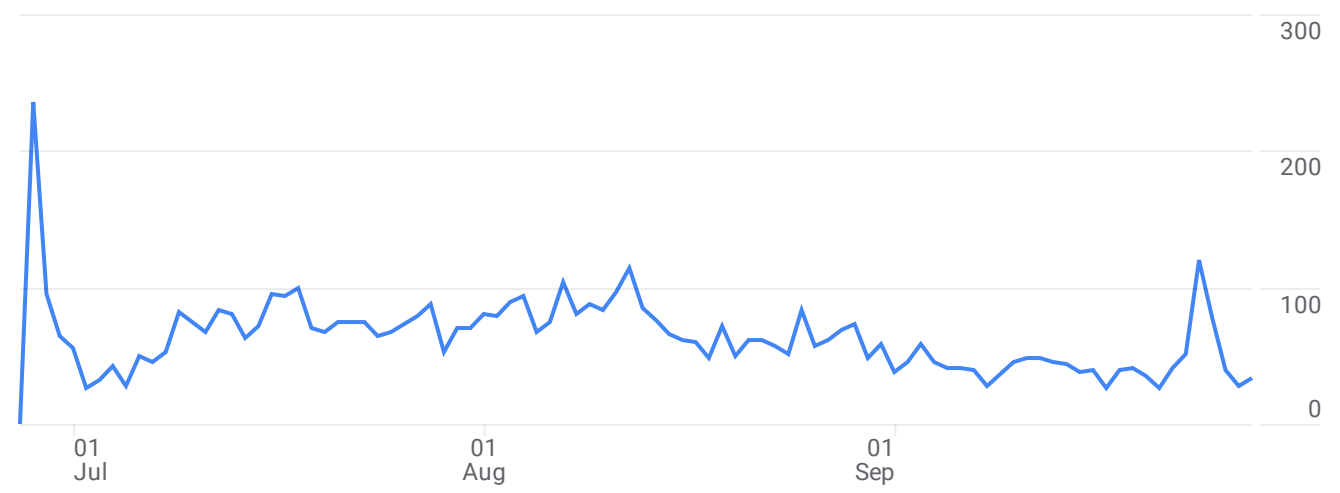

**A** All Users [Add comparison +](#)

Custom Jun 27 - Sep 28, 2022 ▾

Reports snapshot [✔ ▾](#)

[Users](#)    New users    Average engagement time [?](#)    Total revenue [?](#)  
**5.7K**    **5.7K**    **0m 53s**    **\$0.00**

WHERE DO YOUR NEW USERS COME FROM?

New users by First user default channel grouping ▾

[View user acquisition →](#)

WHAT ARE YOUR TOP CAMPAIGNS?

Sessions ▾ by Session default channel grouping ▾

SESSION DEFAULT CHANNEL G...	SESSIONS
Organic Search	4.9K
Direct	824
Referral	471
Organic Social	427
Unassigned	6